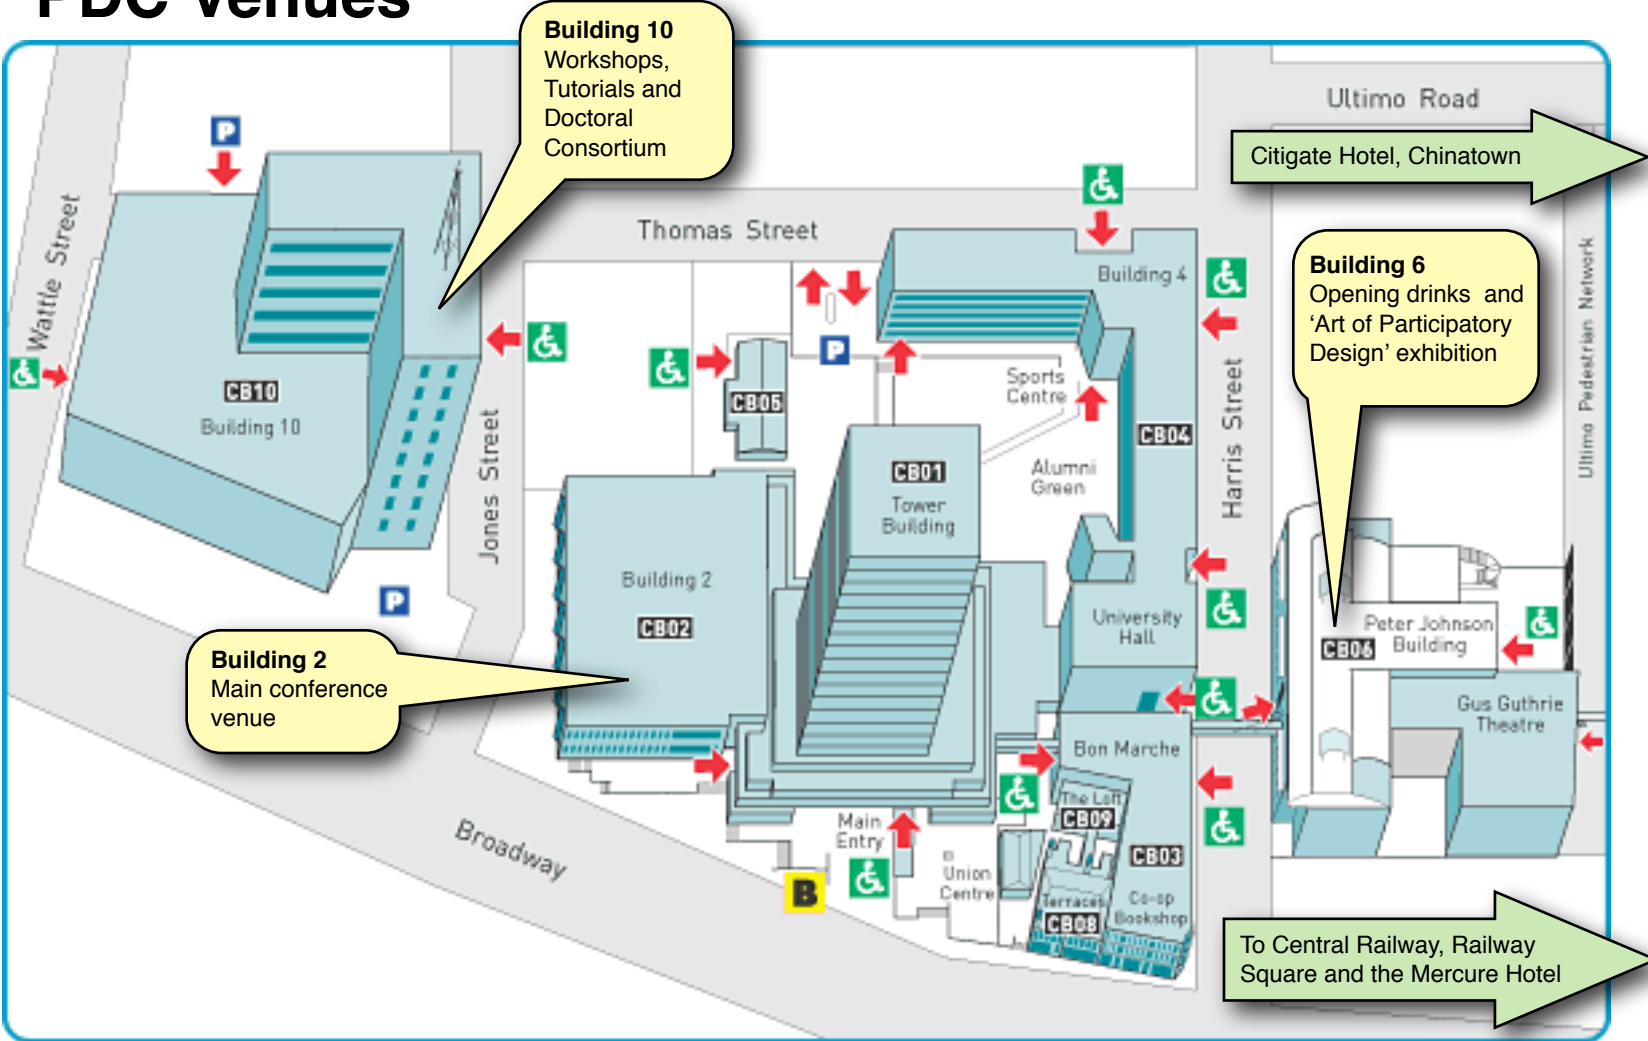

PDC Venues

Building 10
Workshops,
Tutorials and
Doctoral
Consortium

Building 2
Main conference
venue

Building 6
Opening drinks and
'Art of Participatory
Design' exhibition

Citigate Hotel, Chinatown

To Central Railway, Railway
Square and the Mercure Hotel